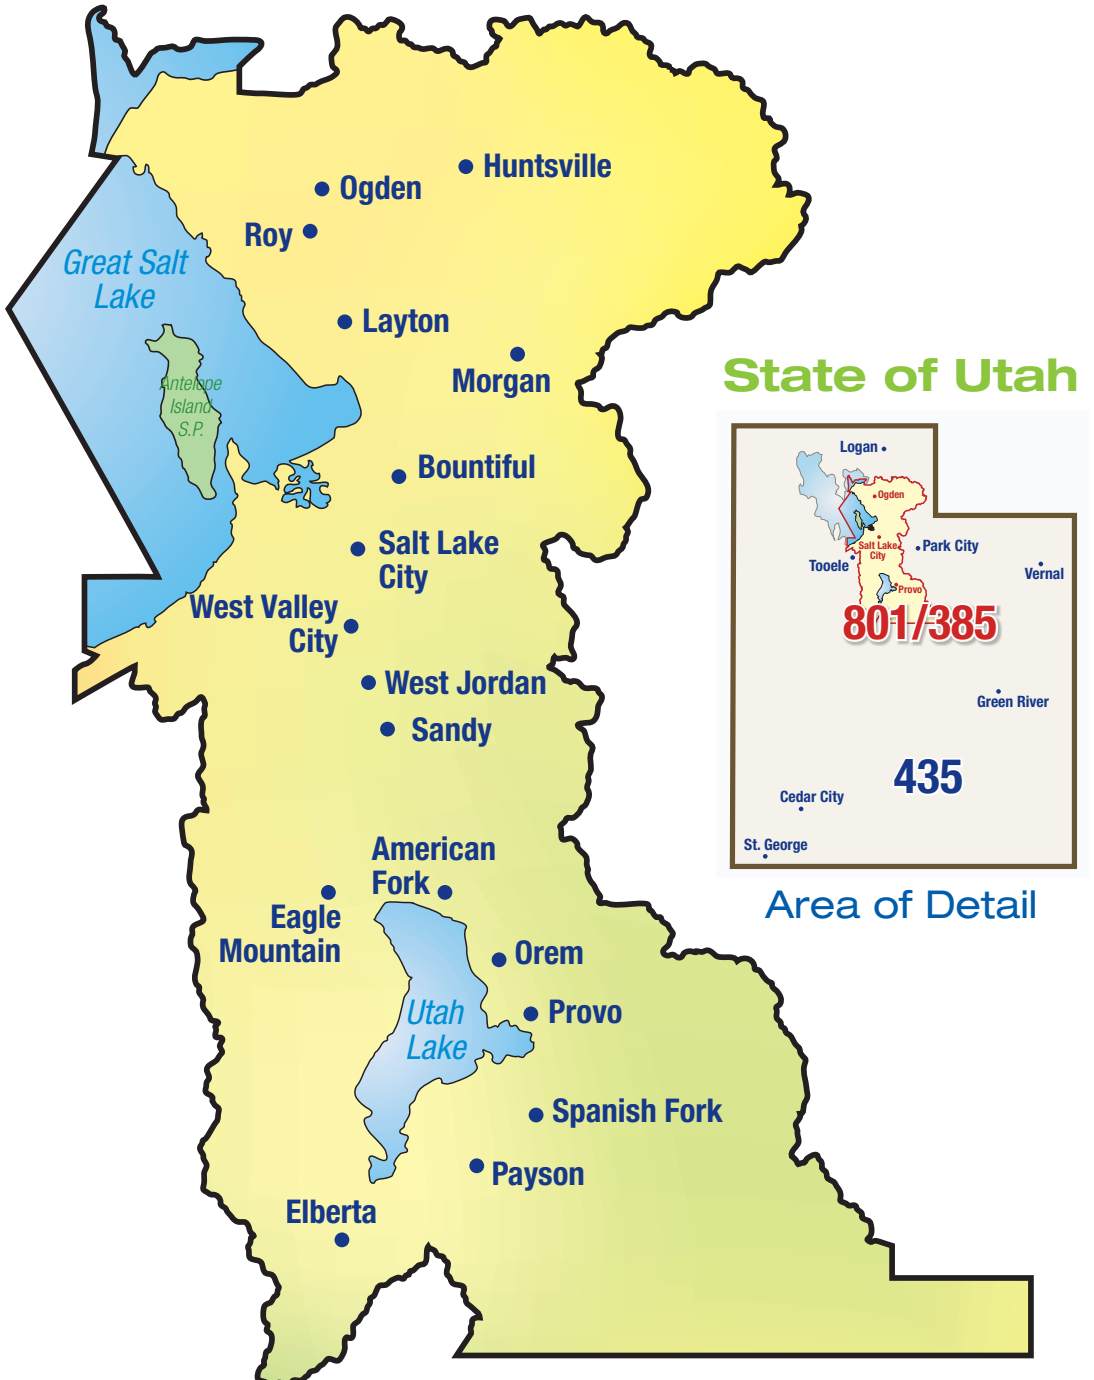

Utah

801/385 Area Code Overlay

New 385 Area Code

*The overlay will affect the following counties: Utah, Salt Lake, Weber, Davis, and Morgan.